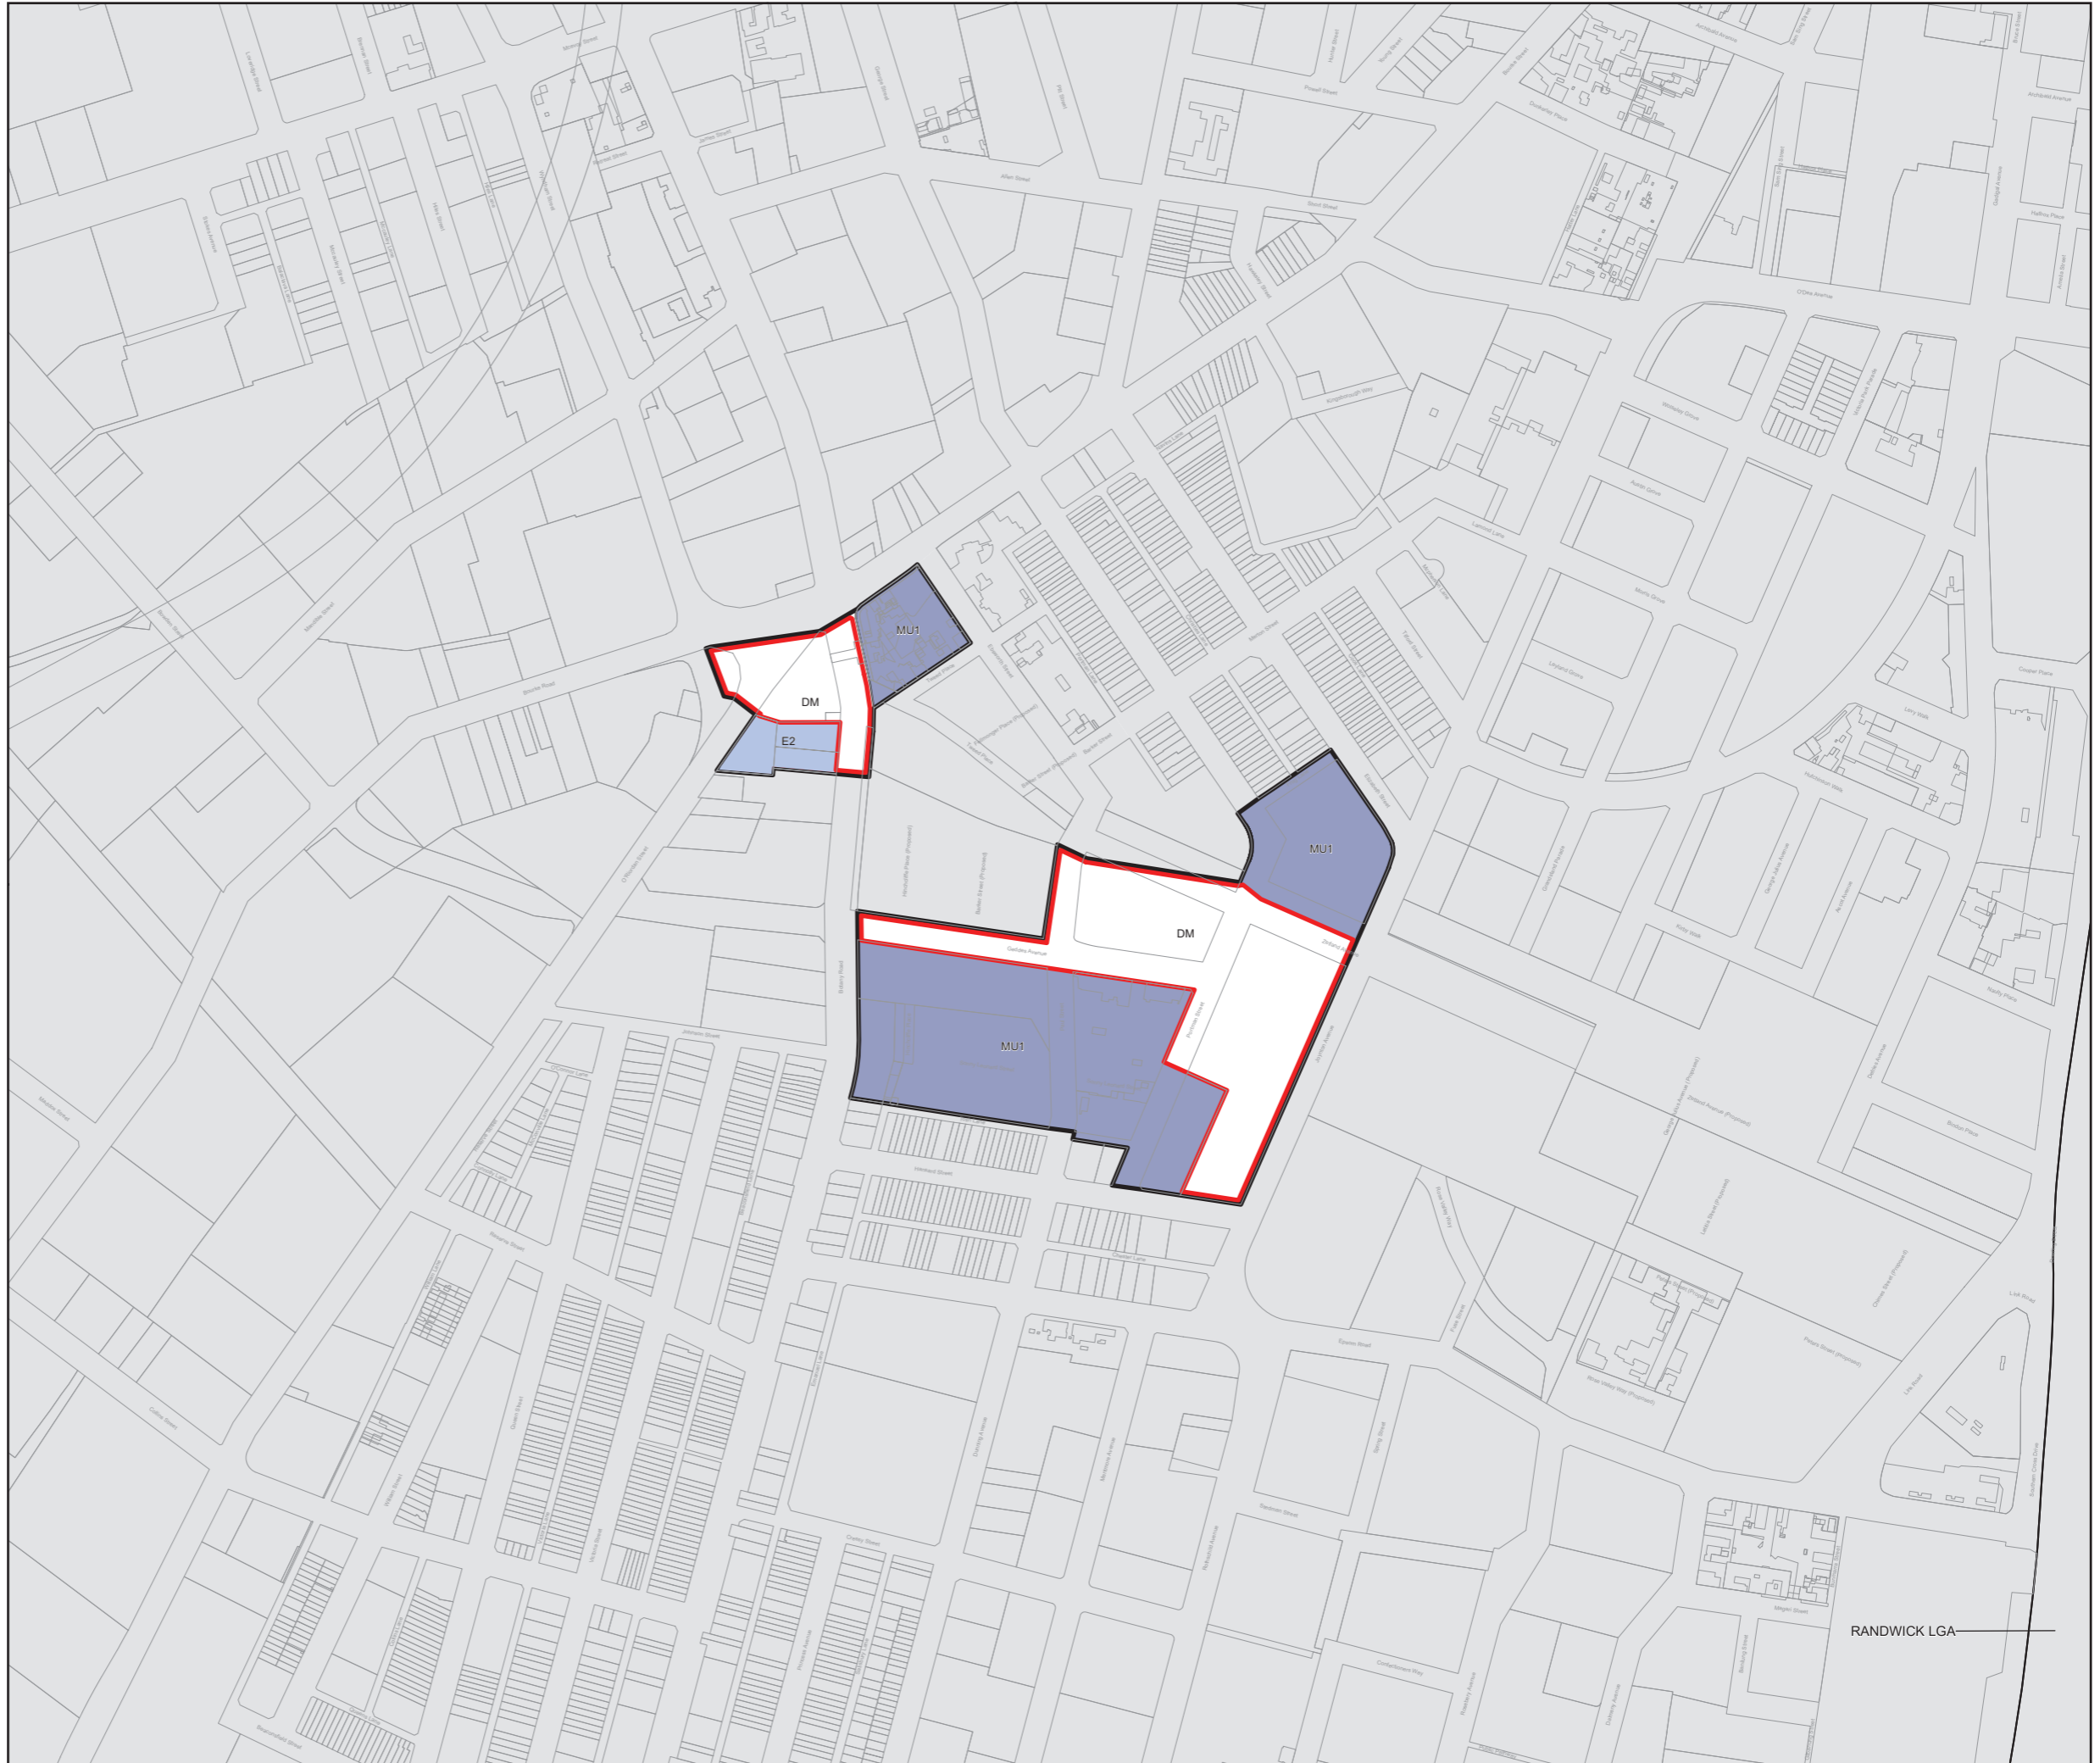

Sydney Local Environmental Plan (Green Square Town Centre - Stage 2) 2013

Land Zoning Map - Sheet LZN_001

Zone

-  Commercial Centre
-  Mixed Use
-  Deferred Matter

Cadastre

-  Cadastre 12/10/2022 © City of Sydney

Scale: 1:5,000 @ A3

Projection: GDA 1994
Zone 56

Map identification number:
7200_CEN_LZN_001_005_20221012

RANDWICK LGA